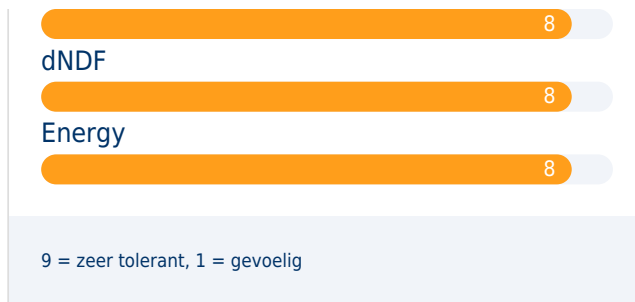

Agronomie

Jeugdgroei

8

Staygreen

9

Indroging

7

Legering

9

Droogtetolerantie

8

9 = zeer tolerant, 1 = gevoelig

Disease tolerance

Helminthosporium

Voederwaarde

Zetmeel

Aanbevelingen

	Optimale omstandigheden	Beperkende omstandigheden
Aanpassing	4 op 4	4 op 4
Density - silage use	105000 Planten/ha	95000 Planten/ha

The results and recommendations given in this document are the values based on MAS Seeds R&D network and are intended for general guidance. We cannot assume any liability for the future achievement of these values, as the individual results and the performance may vary in different local growing, soil and weather conditions.